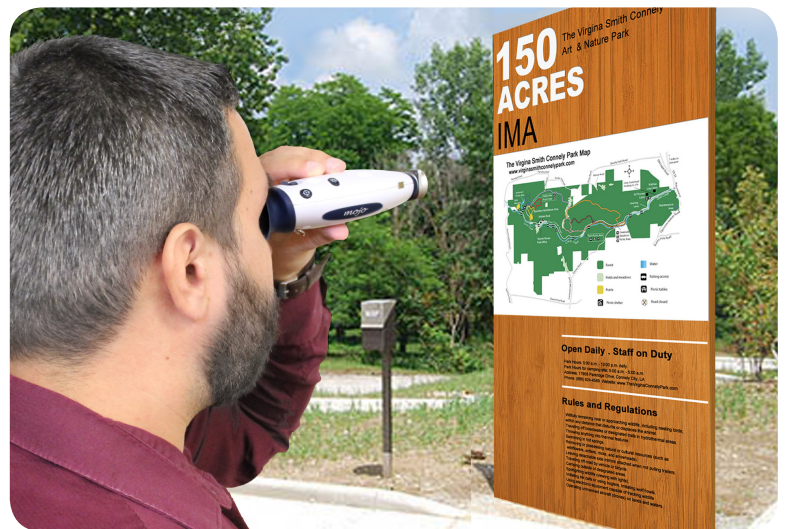

The Only Electronic Monocular Available Today!

Mojo is a battery-operated, full-color portable electronic monocular that gives you the ability to view and magnify objects in the near distance as well as close up. With its large field of view, use it for reading price tags, menus, mail, newspapers, street signs and viewing the beauty of nature. A 6 oz. lightweight high quality precision design makes it easy to carry in your pocket, purse or wear around your neck with a lanyard. Mojo also becomes a fully functioning HD desktop video magnifier when placed on its optional 24" CCTV docking stand.

Mojo Features:

- Lightweight 6 oz design with lanyard
- 13MP Sony® camera with auto focus, 4" close-up reading to infinity
- 1x-16x digital zoom capability
- Tethered 1.4x telephoto lens for extra 40% optical zoom power
- Color Select & Find modes
- 30 degree field of view
- 3-level brightness control
- Stand-alone base charging station
- Built-in rechargeable battery with 2.5 hours of continuous use
- Optional 24" CCTV docking stand with wide range of adjustable magnification
- 2 year warranty
- Designed and Assembled in the USA

Which would you prefer?

VS

	Mojo	Optical Monocular		Mojo	Optical Monocular
• Lightweight	✓	✓	• 1x-16x digital zoom	✓	—
• Easy to Carry	✓	✓	• High Contrast Modes	✓	—
• 13 MP Auto Focus Camera	✓	—	• Find and Locator Function	✓	—
• 4" close-up reading to infinity	✓	—	• Brightness Control	✓	—
• Extra 1.4x lens for distance viewing	✓	—	• 30 Degree Field of View	✓	—